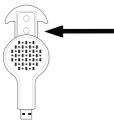

# USB Breeze Diffuser

1. Open the tray.

2. Insert a refill pad into the tray.

3. Add desired drops of essential oil.

4. Push the drawer to close.

5. Plug into a USB port to begin diffusing.