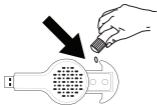

# USB Breeze Diffuser

1. Open the tray.

2. Insert a refill pad into the tray.

3. Add desired drops of essential oil.

4. Push the drawer to close.

5. Plug into a USB port to begin diffusing.