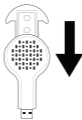

# USB Breeze Diffuser

1. Open the tray.

2. Insert a refill pad into the tray.

3. Add desired drops of essential oil.

4. Push the drawer to close.

5. Plug into a USB port to begin diffusing.